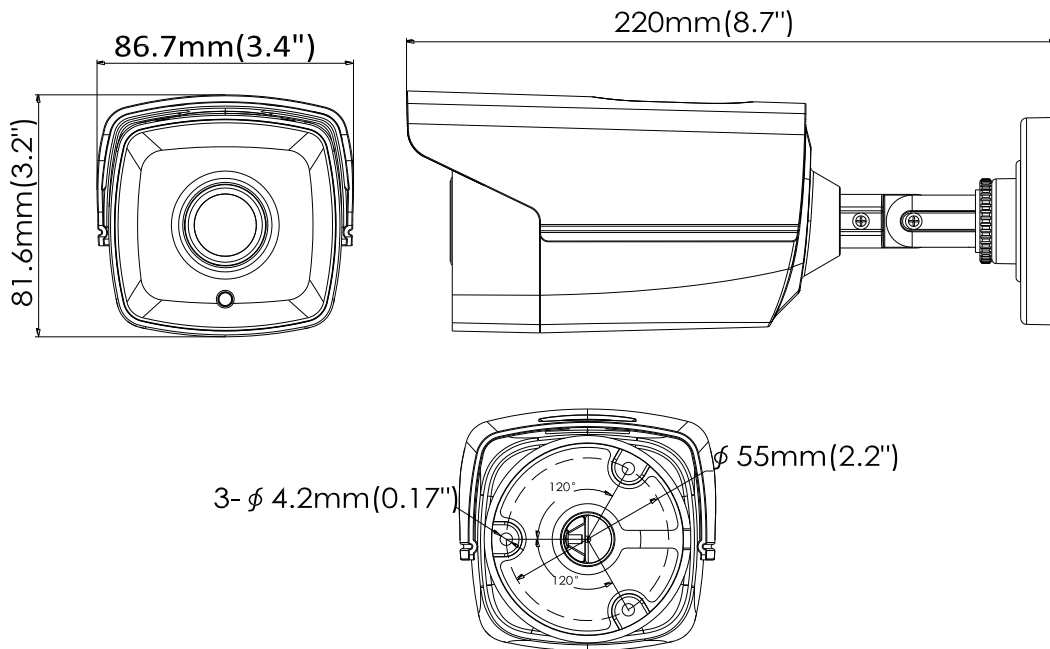

Dimensions