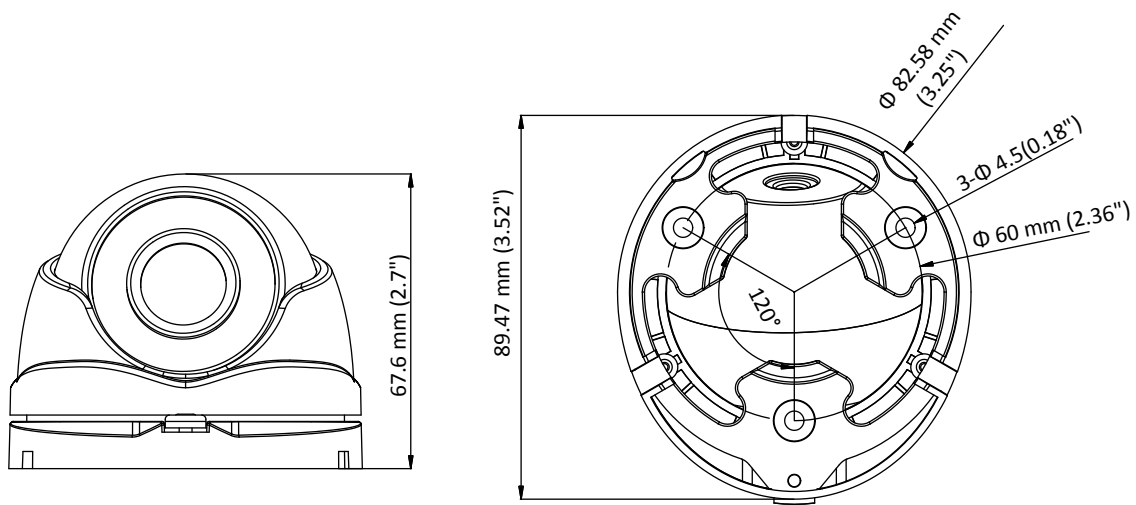

DS-2CE56C0T-IRMF HD 720p IR Turret Camera

Key Features

- 1 megapixel high performance CMOS
- Analog HD output, up to 720p resolution
- Day/Night switch
- DNR
- Smart IR
- Up to 20 m IR distance
- Switchable TVI/AHD/CVI/CVBS
- IP66

Specification

Camera	
Image Sensor	1 MP CMOS Image Sensor
Signal System	PAL/NTSC
Effective Pixels	1296 (H) × 732 (V)
Min. illumination	0.1 Lux@(F1.2,AGC ON), 0 Lux with IR
Shutter Time	1/25 (1/30) s to 1/50,000 s
Lens	2.8 mm, 3.6 mm, 6 mm optional
	Field of view: 70.9° (3.6 mm), 92° (2.8 mm), 56.7° (6 mm)
Lens Mount	M12
Day & Night	ICR
Angle Adjustment	Pan: 0° to 360°, Tilt: 0° to 75°, Rotation: 0° to 360°
Synchronization	Internal synchronization
Video Frame Rate	720p@25fps/720p@30fps
HD Video Output	1 analog HD output
S/N Ratio	>62 dB
General	
Operating Conditions	-40 °C to 60 °C (-40 °F to 140 °F), Humidity: 90% or less (non-condensation)
Power Supply	12 V DC ± 15%
Power Consumption	Max. 4 W
Protection Level	IP66
IR Range	Up to 20 m
Dimensions	89.47 × 67.6 mm (3.52" × 2.7")
Weight	340 g (0.75 lb.)

Order Model

DS-2CE56C0T-IRMF

Dimensions

Accessories

DS-1272ZJ-110-TRS
Wall Mounting Bracket

DS-1275ZJ
Vertical Pole Mounting Bracket

DS-1276ZJ
Corner Mounting Bracket

DS-1H18
Video Balun