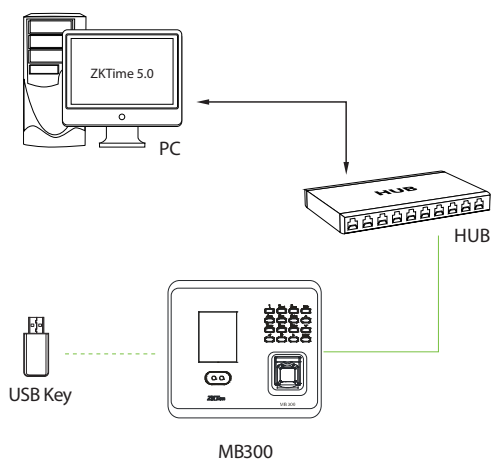

Specifications

Face Capacity	400
Fingerprint Capacity	500
ID Card Capacity	1,000(Optional)
Record Capacity	80,000
Display	2.8-inch TFT Screen
Communication	TCP/IP, USB-host
Standard Functions	WorkCode, SMS, DST, Scheduled-bell, Self-Service Query, Automatic Status Switch, T9 Input, Photo ID, Camera
Optional Functions	ID/Mifare Cards
Software	ZKTime 5.0
Power Supply	DC5V 0.8A
Verification Speed	≤0.5 Sec.
Operating Temp.	0°C - 45°C
Operating Humidity	20% - 80%
Dimension	167.5×148.8×32.2mm (Length×Width×Thickness)
Net Weight	380 G

Configuration

What's in the Box

ZKTeco Inc.

ZK Mansion, Wuhe Rd, Gangtou, Bantian, Buji Town,
Longgang District, Shenzhen China 518129
Tel: 86-755-89602345/46/47/48
E-mail: sales@zkteco.com
www.zkteco.com

Global Offices:

USA: +1 732-412-6007
EU: +34 916532891
Brazil: +55 31 2515-8326
Thailand: +66-027199154
Mexico: +52-55-52928418

South Africa: +27 12 259 1047
Egypt: +201110444134
Dubai: +971 4 6091 310
India: +91 8123536788
Indonesia: +62 21 2921 8949

Vietnam: +84-0169-5813007
Philippines: +63 9084118832
Russia: +8 915 178-46-81