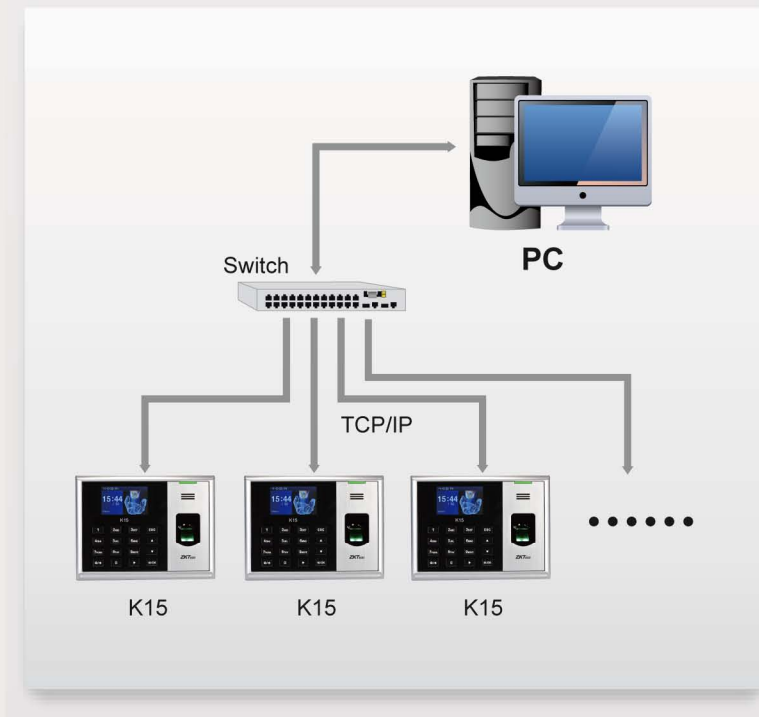

K15

Fingerprint Time Attendance Terminal

Introduction

K15 is an innovation biometric fingerprint reader for Time & Attendance applications, offering unparalleled performance using an advanced algorithm for reliability, precision and excellent matching speed. The 2.8 inch TFT can display more information vividly, including fingerprint image quality and verification result etc. TCP/IP communication is standard and make sure the data transmission between terminal and PC can be easily done within several seconds, it is the best choice for small chain stores.

Specifications:

Fingerprint Capacity	500
ID/Mifare Card Capacity	500 (Optional)
Record Capacity	100,000
User Capacity	500
Display	2.8-inch TFT Screen
Communication	TCP/IP,USB-Host
Standard Functions	Work Code, SMS, DST, Scheduled-bell, Self-Service Query, Automatic Status Switch, T9 Input
Software	ZKTime 5.0
Power Supply	DC15V 0.8A
Verification Speed	≤0.5 Sec.
Operating Temp.	0°C- 45°C
Operating Humidity	20%-80%
Dimension	180.0*135.0*37.0mm (Length*Width*Thickness)
Net Weight	0.7kg

Configuration:

Features:

- * TCP/IP, USB Host
- * Color TFT screen with GUI Interface for easy for ease of use
- * Built-in latest fingerprint algorithm
- * Multi Languages
- * Function keys to select the IN or Out status of the punches