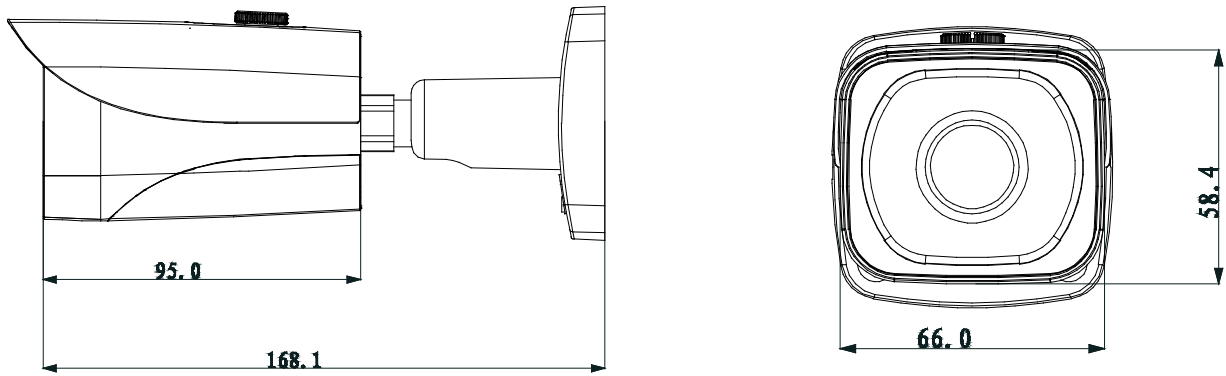

DH-IPC-HFW4800E

Technical Specifications

Model	DH-IPC-HFW4800E	
Camera		
Image Sensor	1/2.3" 4K progressive scan CMOS	
Effective Pixels	3840(H)x2160(V)	
Scanning System	Progressive	
Electronic Shutter Speed	Auto/Manual, 1/3(4)~1/10000s	
Min. Illumination	0.1Lux/F1.6 (Color), 0Lux/F1.6(IR on)	
S/N Ratio	More than 50dB	
Video Output	N/A	
Camera Features		
Max. IR LEDs Length	30m	
Day/Night	Auto(ICR)/Color/B/W	
Backlight Compensation	BLC / HLC / DWDR	
White Balance	Auto/Manual	
Gain Control	Auto/Manual	
Noise Reduction	3D	
Privacy Masking	Up to 4 areas	
Lens		
Focal Length	4mm	
Max Aperture	F1.6	
Focus Control	Manual	
Angle of View	H:80°	
Lens Type	Fixed lens	
Mount Type	Board-in Type	
Video		
Compression	H.264/ MJPEG	
Resolution	4K(3840×2160)3M(2048×1536)/1080P(1920×1080) / 720P(1280×720) /D1(704×576/704×480) / CIF(352×288/352×240)	
Frame Rate	Main Stream	4K(1~7fps)/3M/1080P/ (1 ~ 25/30fps)
	Sub Stream	D1/CIF(1 ~ 25/30fps)
Bit Rate	H.264: 20K ~ 16Mbps	
Audio		
Compression	N/A	
Interface	N/A	
Network		
Ethernet	RJ-45 (10/100Base-T)	
Wi-Fi	N/A	
Protocol	IPv4/IPv6, HTTP, HTTPS, SSL, TCP/IP, UDP, UPnP, ICMP, IGMP, SNMP, RTSP, RTP, SMTP, NTP, DHCP, DNS, PPPOE, DDNS, FTP, IP Filter, QoS, Bonjour	
Compatibility	ONVIF,PSIA,CGI	
Max. User Access	20users	

DH-IPC-HFW4800E

Smart Phone	iPhone, iPad, Android, Windows Phone
Auxiliary Interface	
Memory Slot	N/A
RS485	N/A
Alarm	N/A
PIR Sensor Range	N/A
General	
Power Supply	DC12V, PoE (802.3af)
Power Consumption	<7.5W
Working Environment	-30°C~+60°C, Less than 95% RH
Ingress Protection	IP66
Vandal Resistance	N/A
Dimensions	168.1mm×66mm×58.4mm Now: 178.4mm×70mm×69.9mm
Weight	528g(683.4g with packaging)

DH-IPC-HFW4800E

Dimensions (mm)

Now:

Accessories (optional)

Dahua Technology Co., Ltd.

1199 BinAn Road, Binjiang District, Hangzhou, China

DH-IPC-HFW4800E

Tel: +86-571-87688883