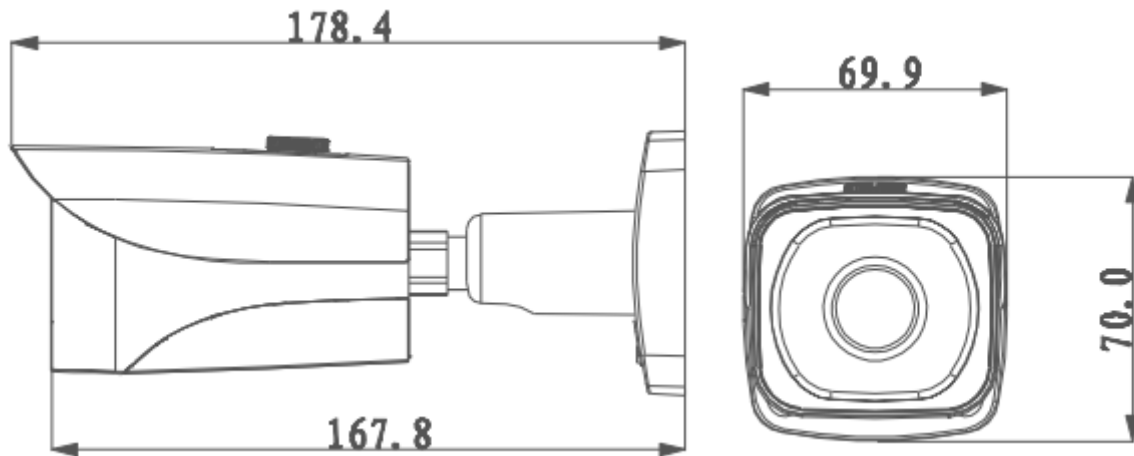

DH-IPC-HFW4800E

Technical Specifications

Model	DH-IPC-HFW4800E	
Camera		
Image Sensor	1/2.3" 4K progressive scan CMOS	
Effective Pixels	3840(H)x2160(V)	
Scanning System	Progressive	
Electronic Shutter Speed	Auto/Manual, 1/3(4)~1/10000s	
Min. Illumination	0.1Lux/F1.6 (Color), 0Lux/F1.6(IR on)	
S/N Ratio	More than 50dB	
Video Output	N/A	
Camera Features		
Max. IR LEDs Length	30m	
Day/Night	Auto(ICR)/Color/B/W	
Backlight Compensation	BLC / HLC / DWDR	
White Balance	Auto/Manual	
Gain Control	Auto/Manual	
Noise Reduction	3D	
Privacy Masking	Up to 4 areas	
Lens		
Focal Length	4mm	
Max Aperture	F1.6	
Focus Control	Manual	
Angle of View	H:80°	
Lens Type	Fixed lens	
Mount Type	Board-in Type	
Video		
Compression	H.264/ MJPEG	
Resolution	4K(3840×2160)3M(2048×1536)/1080P(1920×1080) / 720P(1280×720) /D1(704×576/704×480) / CIF(352×288/352×240)	
Frame Rate	Main Stream	4K(1~7fps)/3M/1080P/ (1 ~ 25/30fps)
	Sub Stream	D1/CIF(1 ~ 25/30fps)
Bit Rate	H.264: 20K ~ 16Mbps	
Audio		
Compression	N/A	
Interface	N/A	
Network		
Ethernet	RJ-45 (10/100Base-T)	
Wi-Fi	N/A	
Protocol	IPv4/IPv6, HTTP, HTTPS, SSL, TCP/IP, UDP, UPnP, ICMP, IGMP, SNMP, RTSP, RTP, SMTP, NTP, DHCP, DNS, PPPOE, DDNS, FTP, IP Filter, QoS, Bonjour	
Compatibility	ONVIF,PSIA,CGI	
Max. User Access	20users	

DH-IPC-HFW4800E

Smart Phone	iPhone, iPad, Android, Windows Phone
Auxiliary Interface	
Memory Slot	N/A
RS485	N/A
Alarm	N/A
PIR Sensor Range	N/A
General	
Power Supply	DC12V, PoE (802.3af)
Power Consumption	<7.5W
Working Environment	-30°C~+60°C, Less than 95% RH
Ingress Protection	IP66
Vandal Resistance	N/A
Dimensions	168.1mm×66mm×58.4mm Now: 178.4mm×70mm×69.9mm
Weight	528g(683.4g with packaging)

DH-IPC-HFW4800E

Dimensions (mm)

Now:

Accessories (optional)

Dahua Technology Co., Ltd.

1199 BinAn Road, Binjiang District, Hangzhou, China

DH-IPC-HFW4800E

Tel: +86-571-87688883