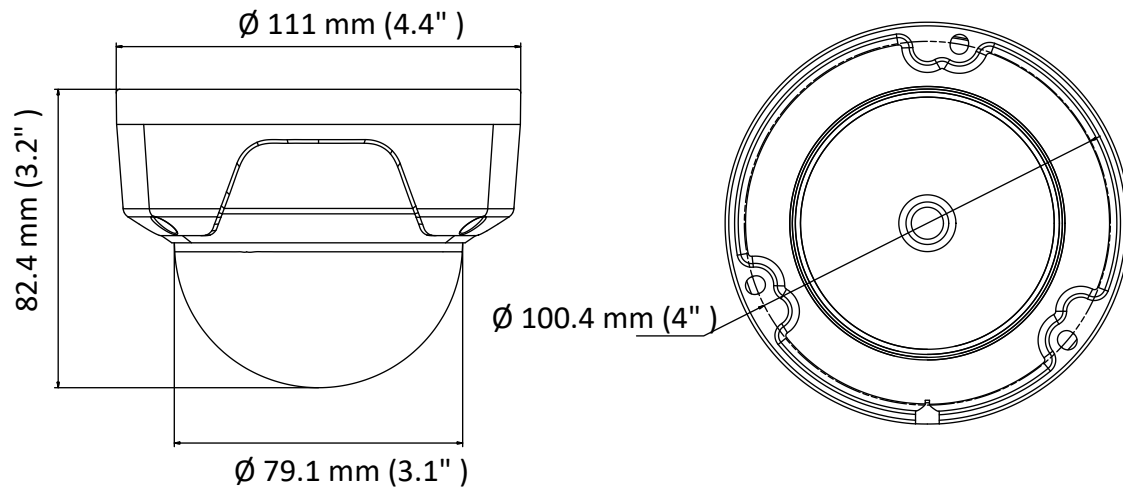

Client	HiLookVision PC Client, HiLookVision App
Web Browser	IE8+, Chrome 41.0-44, Firefox 30.0-51, Safari 8.0-11
Interface	
Communication Interface	1 RJ45 10M/100M self-adaptive Ethernet port
General	
Operating Conditions	-30 °C to 60 °C (-22 °F to 140 °F), humidity: 95% or less (non-condensing)
Power Supply	12 VDC ± 25%, 5.5 mm coaxial power plug PoE (802.3af, class 3)
Power Consumption and Current	12 VDC, 0.4 A, Max: 5 W PoE: (802.3af, 36 V to 57 V), 0.2 A to 0.1 A, Max: 6.5 W
Ingress Protection	IP67, IK10
Material	Without –M model: Bubble: plastic, front cover: plastic, bottom base: metal –M model: Bubble: plastic, front cover: metal, bottom base: metal
Dimensions	Camera: Ø 111 mm × 82.4 mm (Ø 4.4" × 3.2") With package: 134 mm × 134 mm × 108 mm (5.3" × 5.3" × 4.3")
Weight	Without –M model: Camera: Approx. 400 g (0.9 lb.) With package: Approx. 600 g (1.3 lb.) –M model: Camera: Approx. 460 g (1 lb.) With package: Approx. 660 g (1.5 lb.)

Available Models

IPC-D121H (2.8/4 mm), IPC-D121H-M (2.8/4 mm)

Dimension

Accessories

HIA-J204
Inclined Ceiling
Mount

HIA-B101-110
Pendant Mount

HIA-B401-110
Wall Mount

HIA-B401-110B
Wall Mount