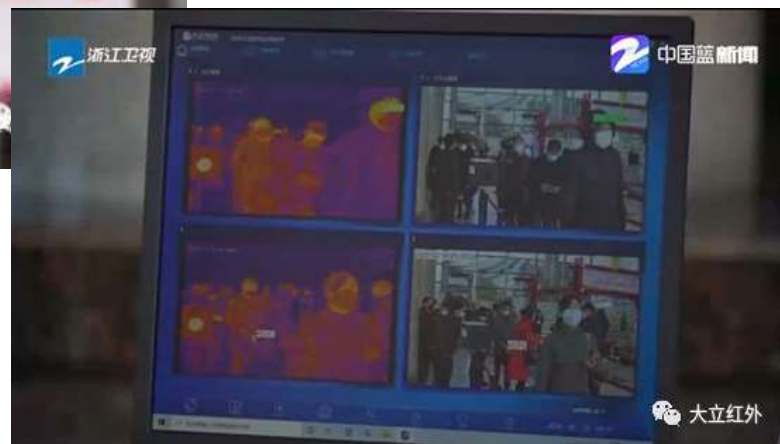

Zhejiang Satellite TV

About Dali

Production

Media

Cases